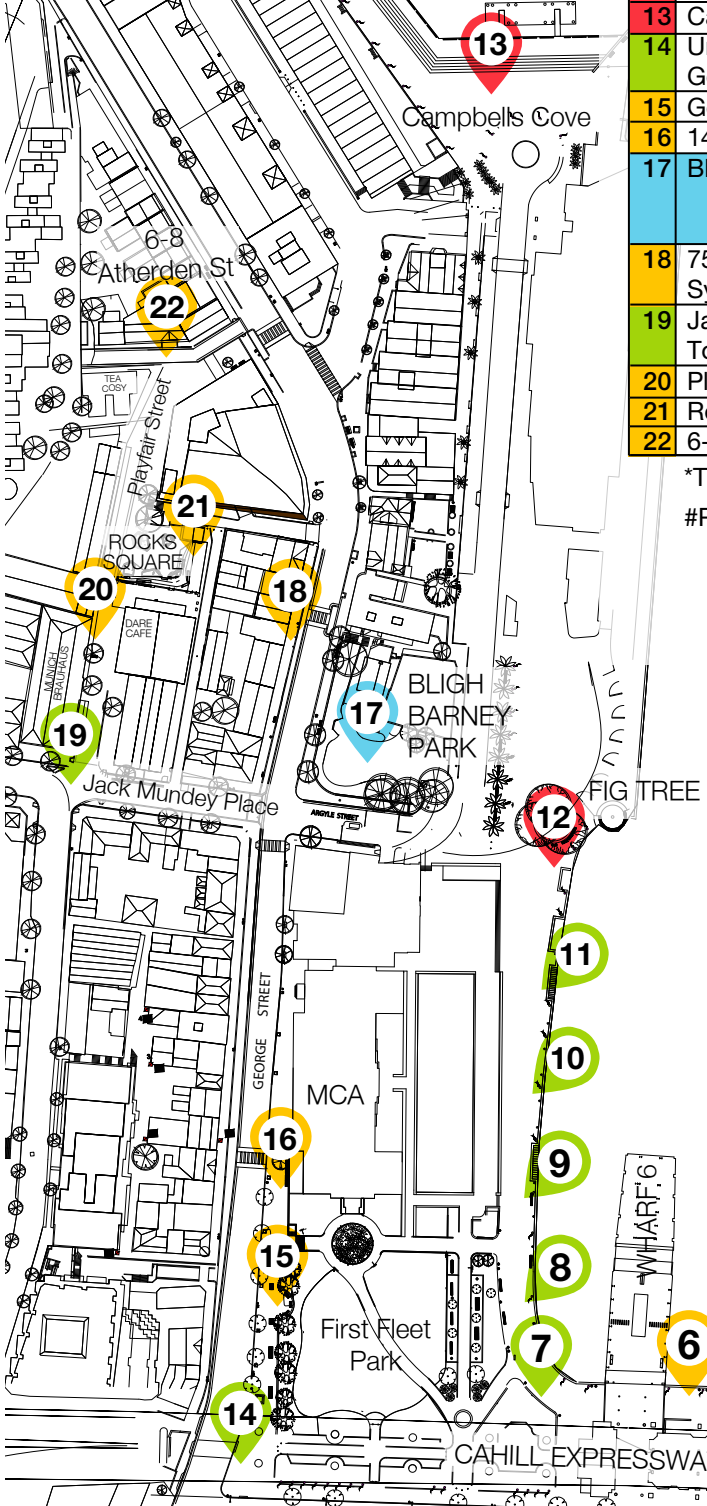

THE ROCKS

THE ROCKS AND CIRCULAR QUAY PMNSW BUSKING PITCH LOCATIONS

TYPE	Col. Abrev.
WALK BY ACT	WBA
SITE WITH NO AMPLIFICATION	SNA
CIRCLE ACT/ SPECIAL BUSKING SITE	CA/SBS
ABORIGINAL BUSKING SITE	ABS
ALL ACT	WBA, SNA, Ca/SBS

No.	Location	Type	Operation Notes
1	ECQ North	SNA	Operating times 0800-2100
2	ECQ South	SNA	Closed between 1200-1400
3	Under West Cahill	CA/SBS	Operating times 0800-2100 Max 45 min performance
4	Between wharf 2 and 3	ABS	Operating times 0900-2100 7 hour maximum
5	Between wharf 3 and 4	SNA	Operating times 0800-2100
6	Between wharf 5 and 6	SNA	Closed between 1200-1400
7	Apex of West prom	WBA	Operating times 0800-2100 Max 2 hour performance
8	Opposite FFP entry		
9	North of Harbour Master steps		
10	South of Commissioners Steps Opposite middle of MCA		
11	North of Commissioners Steps		
12	Next to fig tree	CA/SBS	Operating times 0800-2100 Max 45 min performance
13	Campbells Cove	CA/SBS	
14	Under West Cahill, George & Alfred St	WBA	
15	George St near alcove	SNA*	Operating times 0800-2100 Any type of act can perform
16	140 George St - South	#SNA*	
17	Bligh Barney Park	WBA, SNA, Ca/SBS	Operating times 0800-2100 Any type of act can perform
18	75 1/2 George St Synthetic Grass	#SNA*	Operating times 0800-2100 Max 45 min performance
19	Jack Munday Place Top	WBA*	Operating Times 1000 - 1900 Max 45 min performance
20	Playfair Street	SNA*	Monday to Thursdays only Operating Times 1000 - 1900 Max 45 min performance
21	Rear of Rocks Square		
22	6-8 Atherden St		

*Trial interchangeable SNA and WBA sites.

#Prebooking required