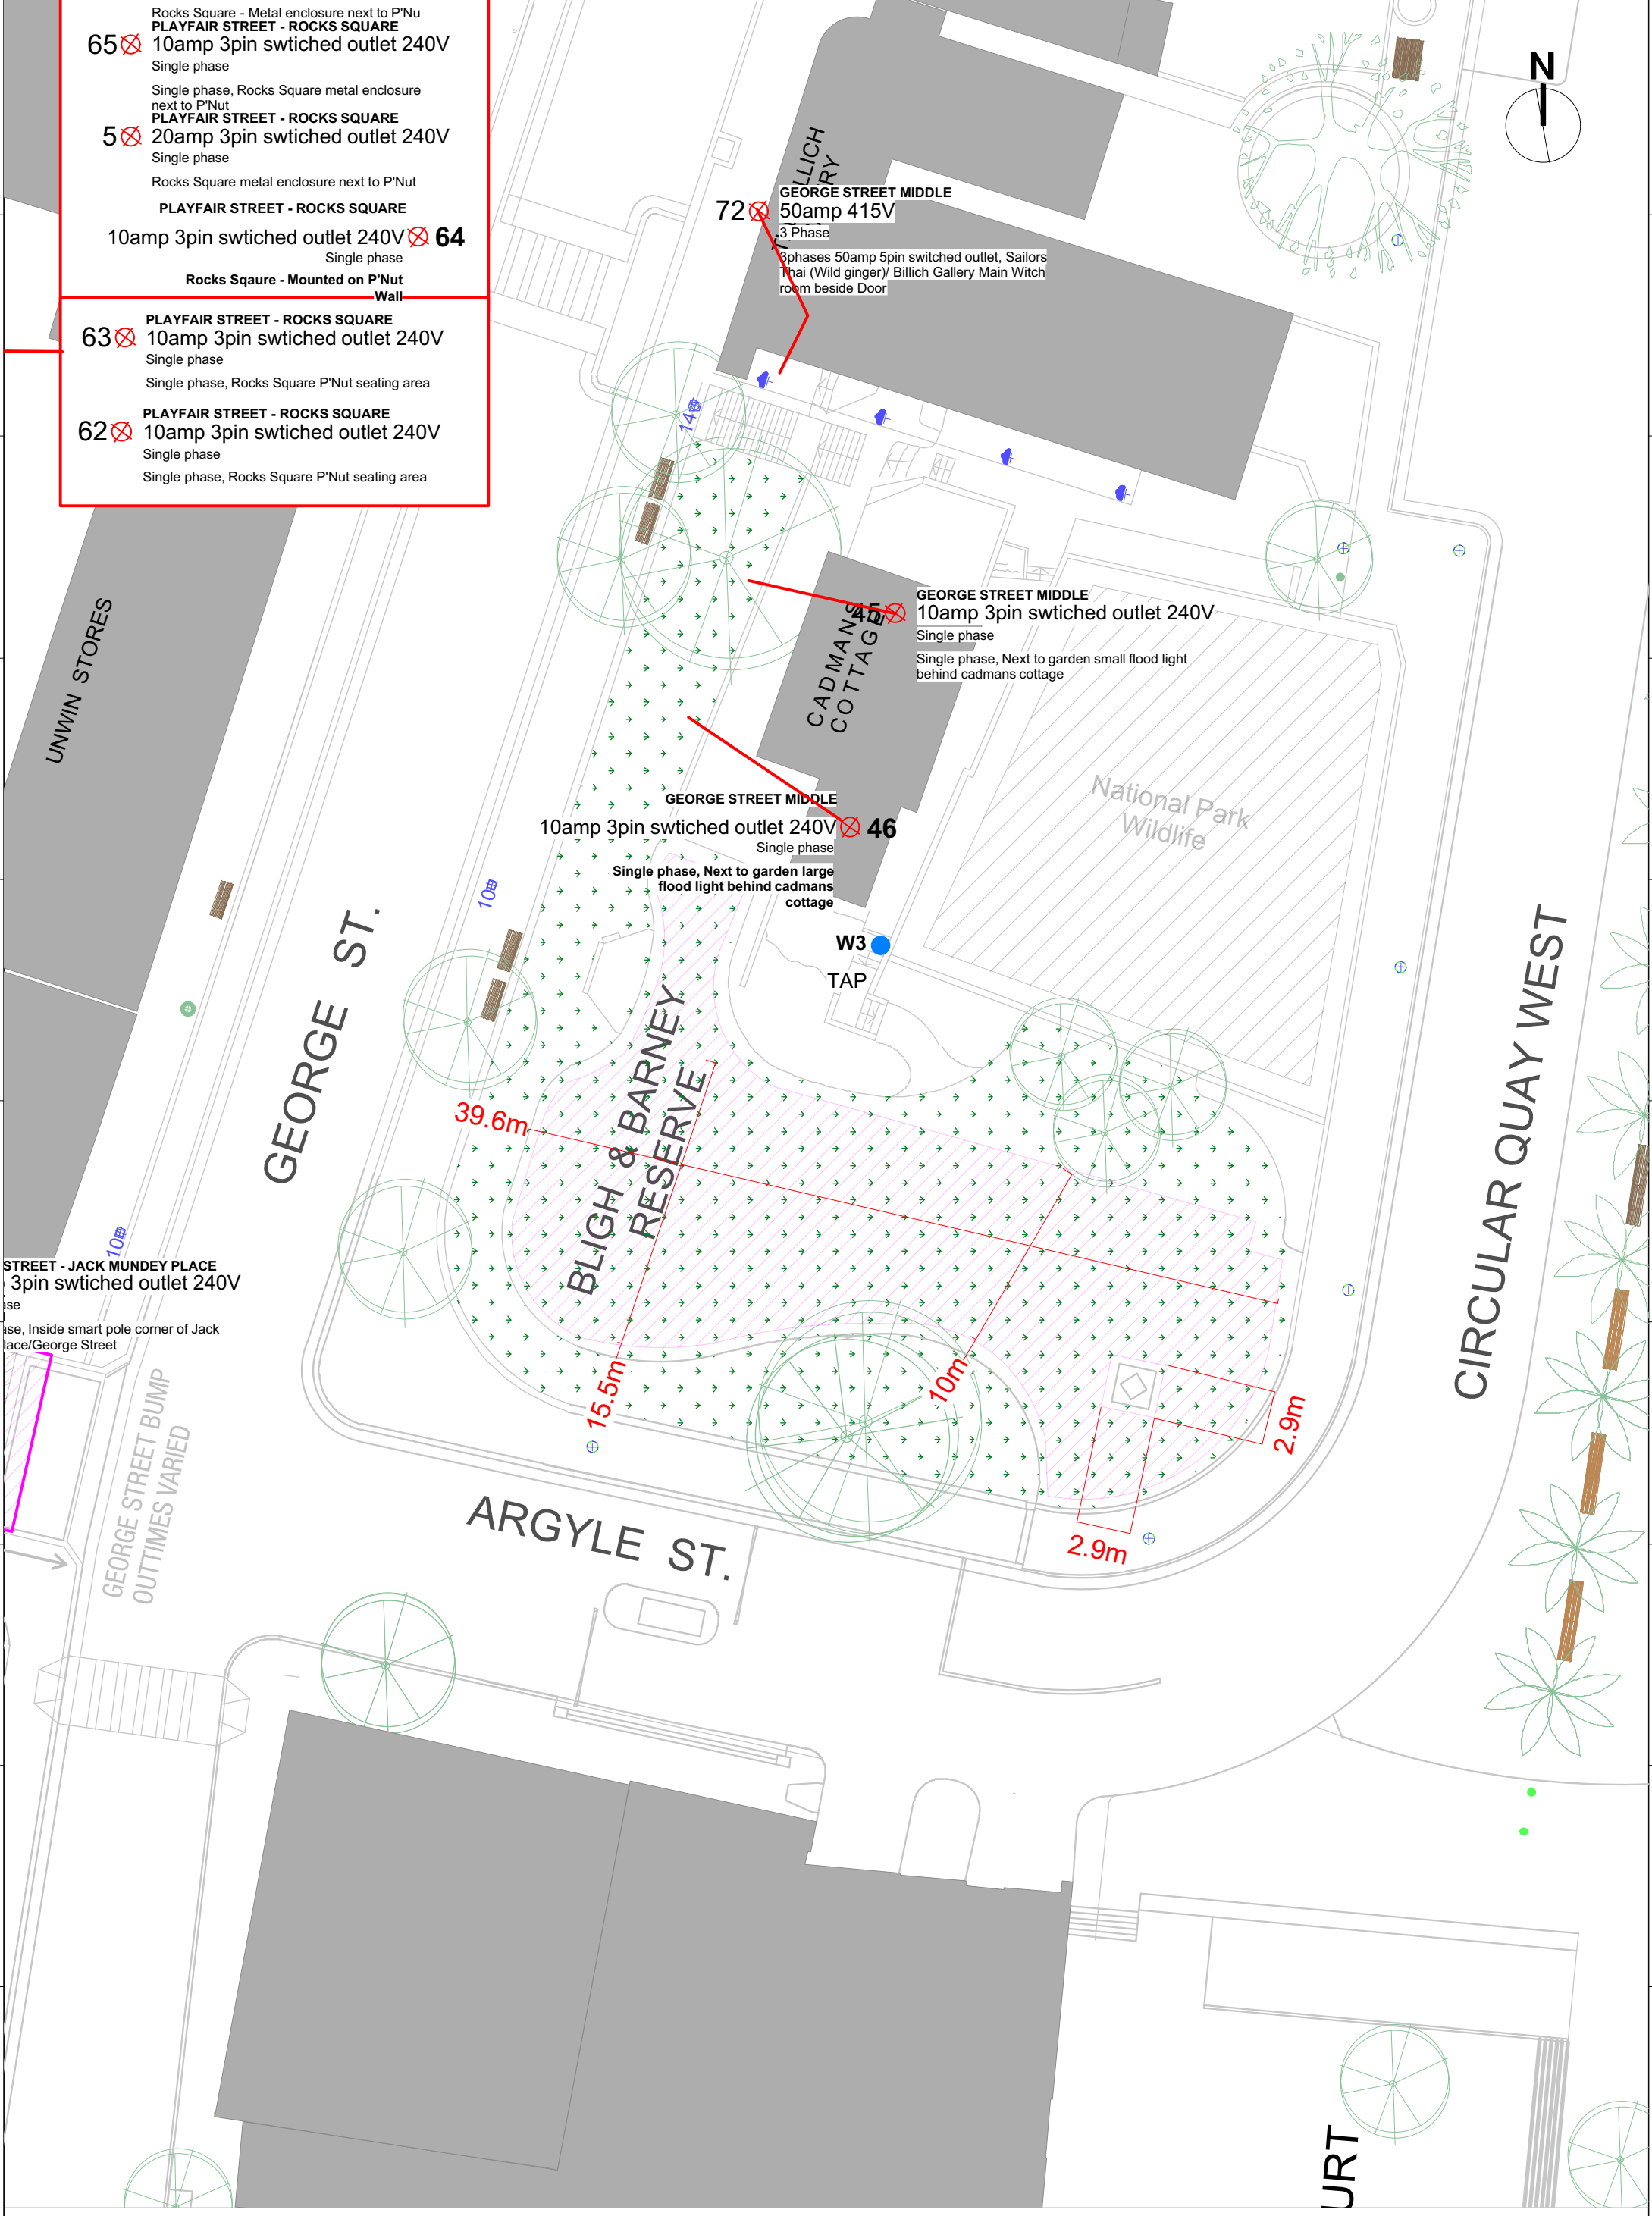

65 Rocks Square - Metal enclosure next to P'Nut
PLAYFAIR STREET - ROCKS SQUARE
 10amp 3pin switched outlet 240V
 Single phase

Single phase, Rocks Square metal enclosure next to P'Nut
PLAYFAIR STREET - ROCKS SQUARE
5 20amp 3pin switched outlet 240V
 Single phase

Rocks Square metal enclosure next to P'Nut
PLAYFAIR STREET - ROCKS SQUARE
 10amp 3pin switched outlet 240V **64**
 Single phase
 Rocks Square - Mounted on P'Nut Wall

63 **PLAYFAIR STREET - ROCKS SQUARE**
 10amp 3pin switched outlet 240V
 Single phase
 Single phase, Rocks Square P'Nut seating area

62 **PLAYFAIR STREET - ROCKS SQUARE**
 10amp 3pin switched outlet 240V
 Single phase
 Single phase, Rocks Square P'Nut seating area

GEORGE STREET - JACK MUNDEY PLACE
 3pin switched outlet 240V
 Use
 Use, Inside smart pole corner of Jack Mundey Place/George Street