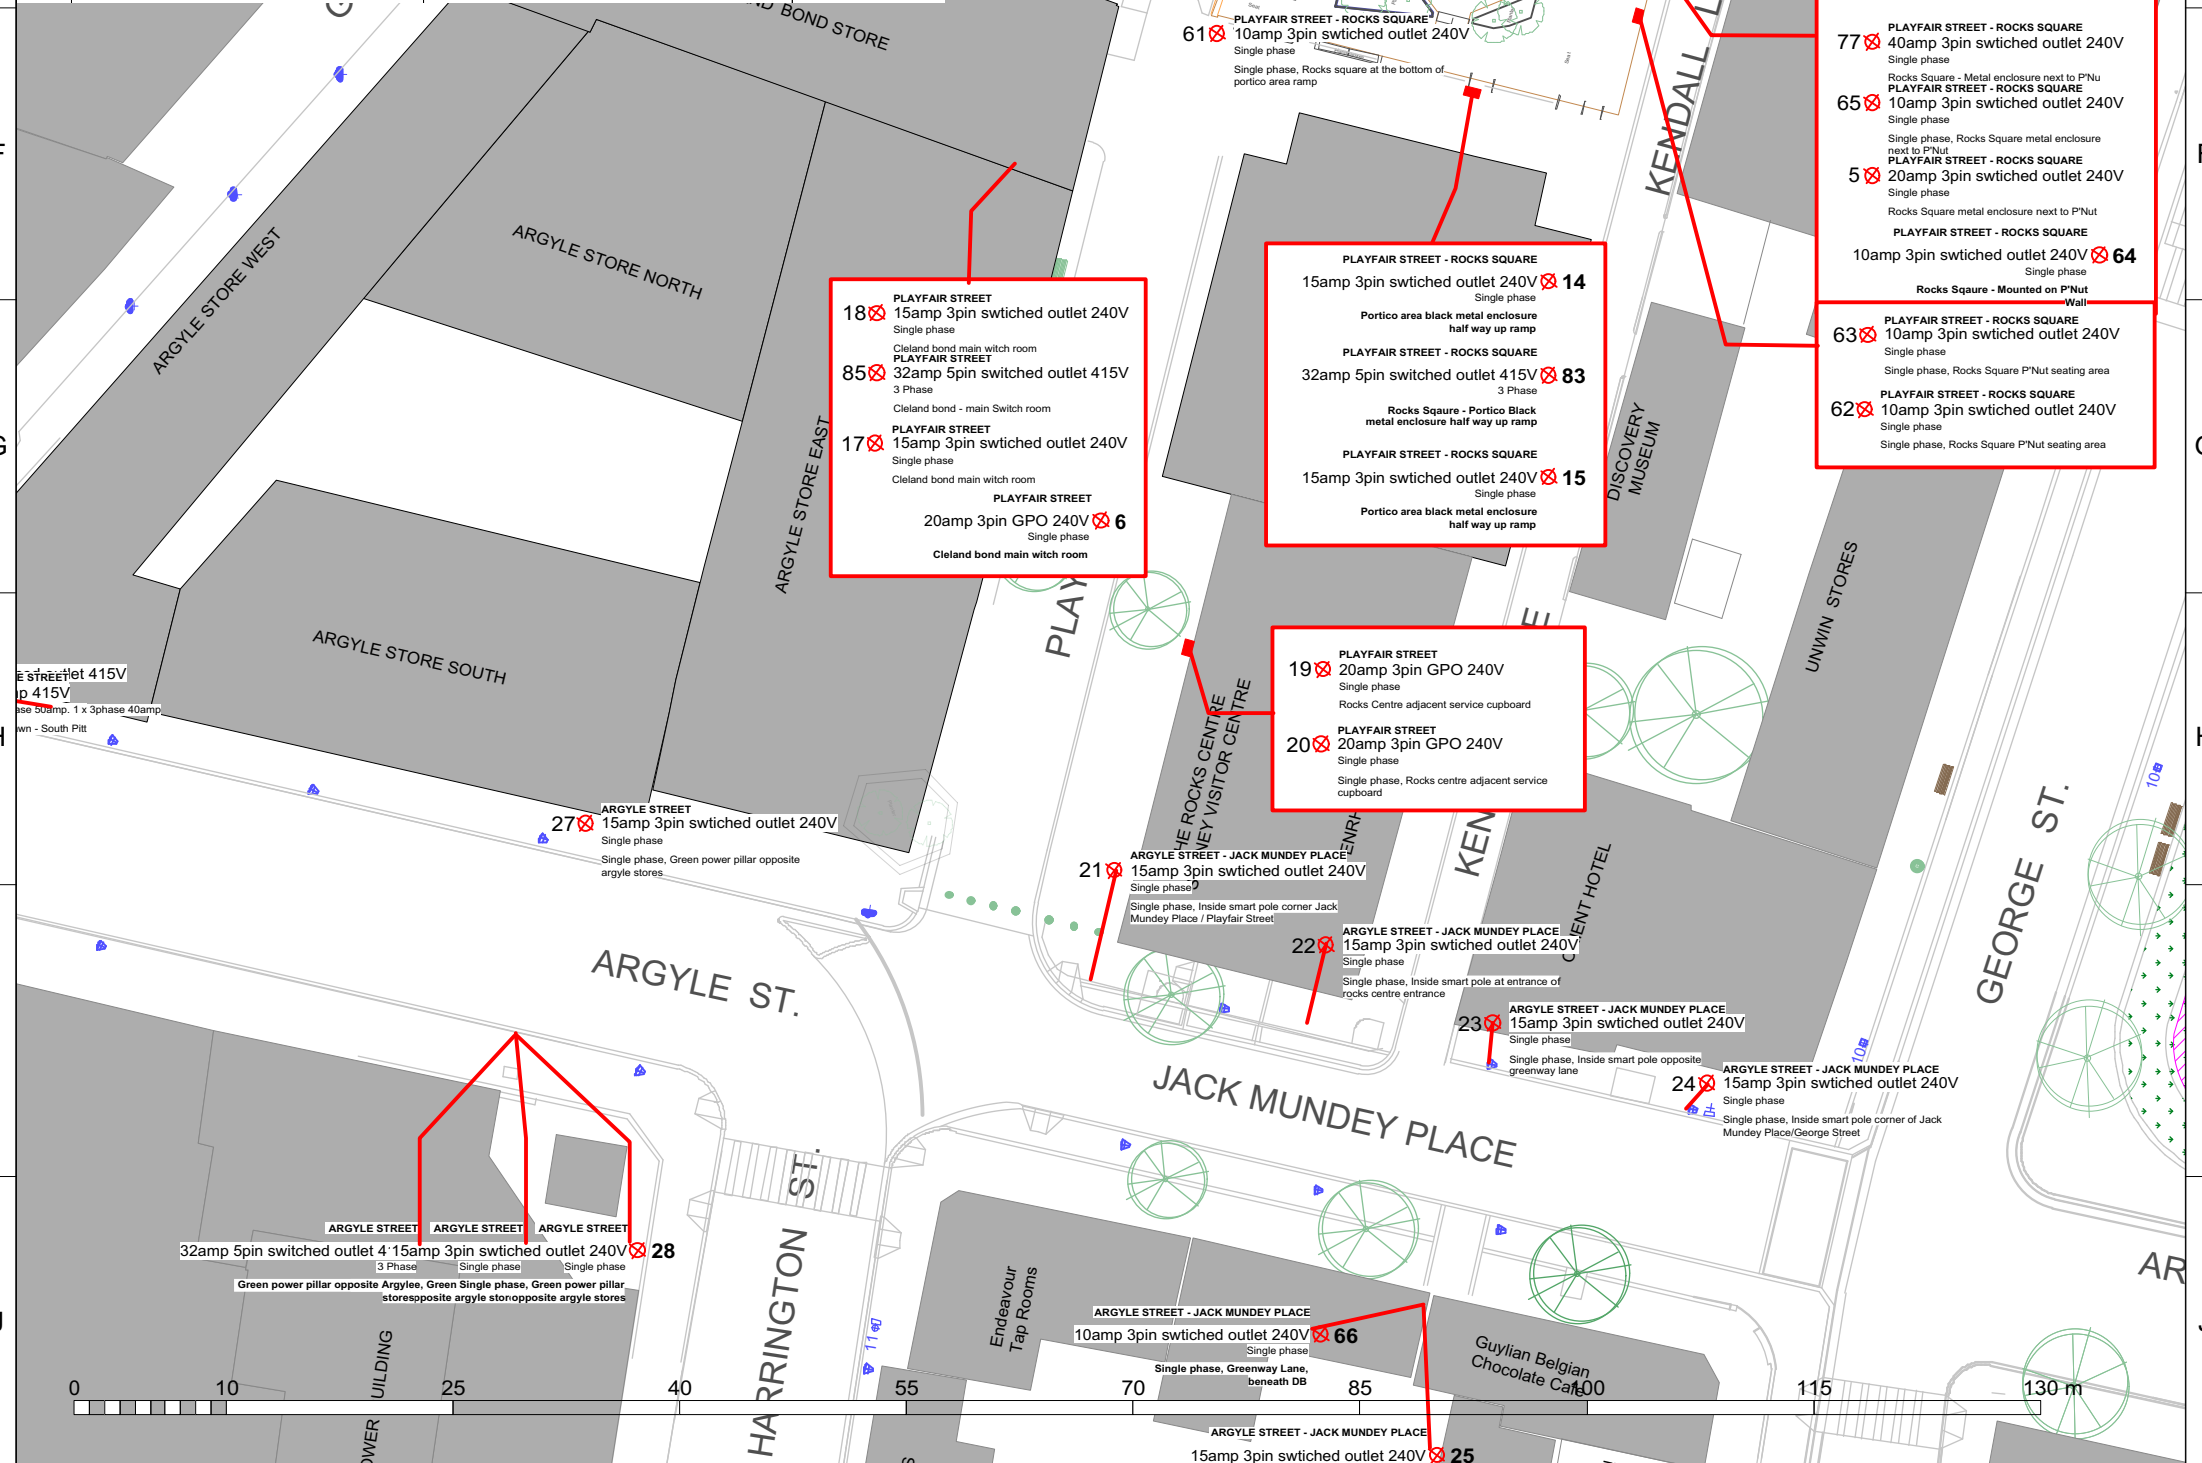

HARRINGTON ST.

ARGYLE

ACCESS FROM ARGYLE STREET. BUMP IN TIMES VARIED

REYNOLDS COTTAGE

Endeavour Tap Rooms

PLAYFAIR STREET NO ACCESS AT THIS POINT. EXIT ONLY

5714

3808