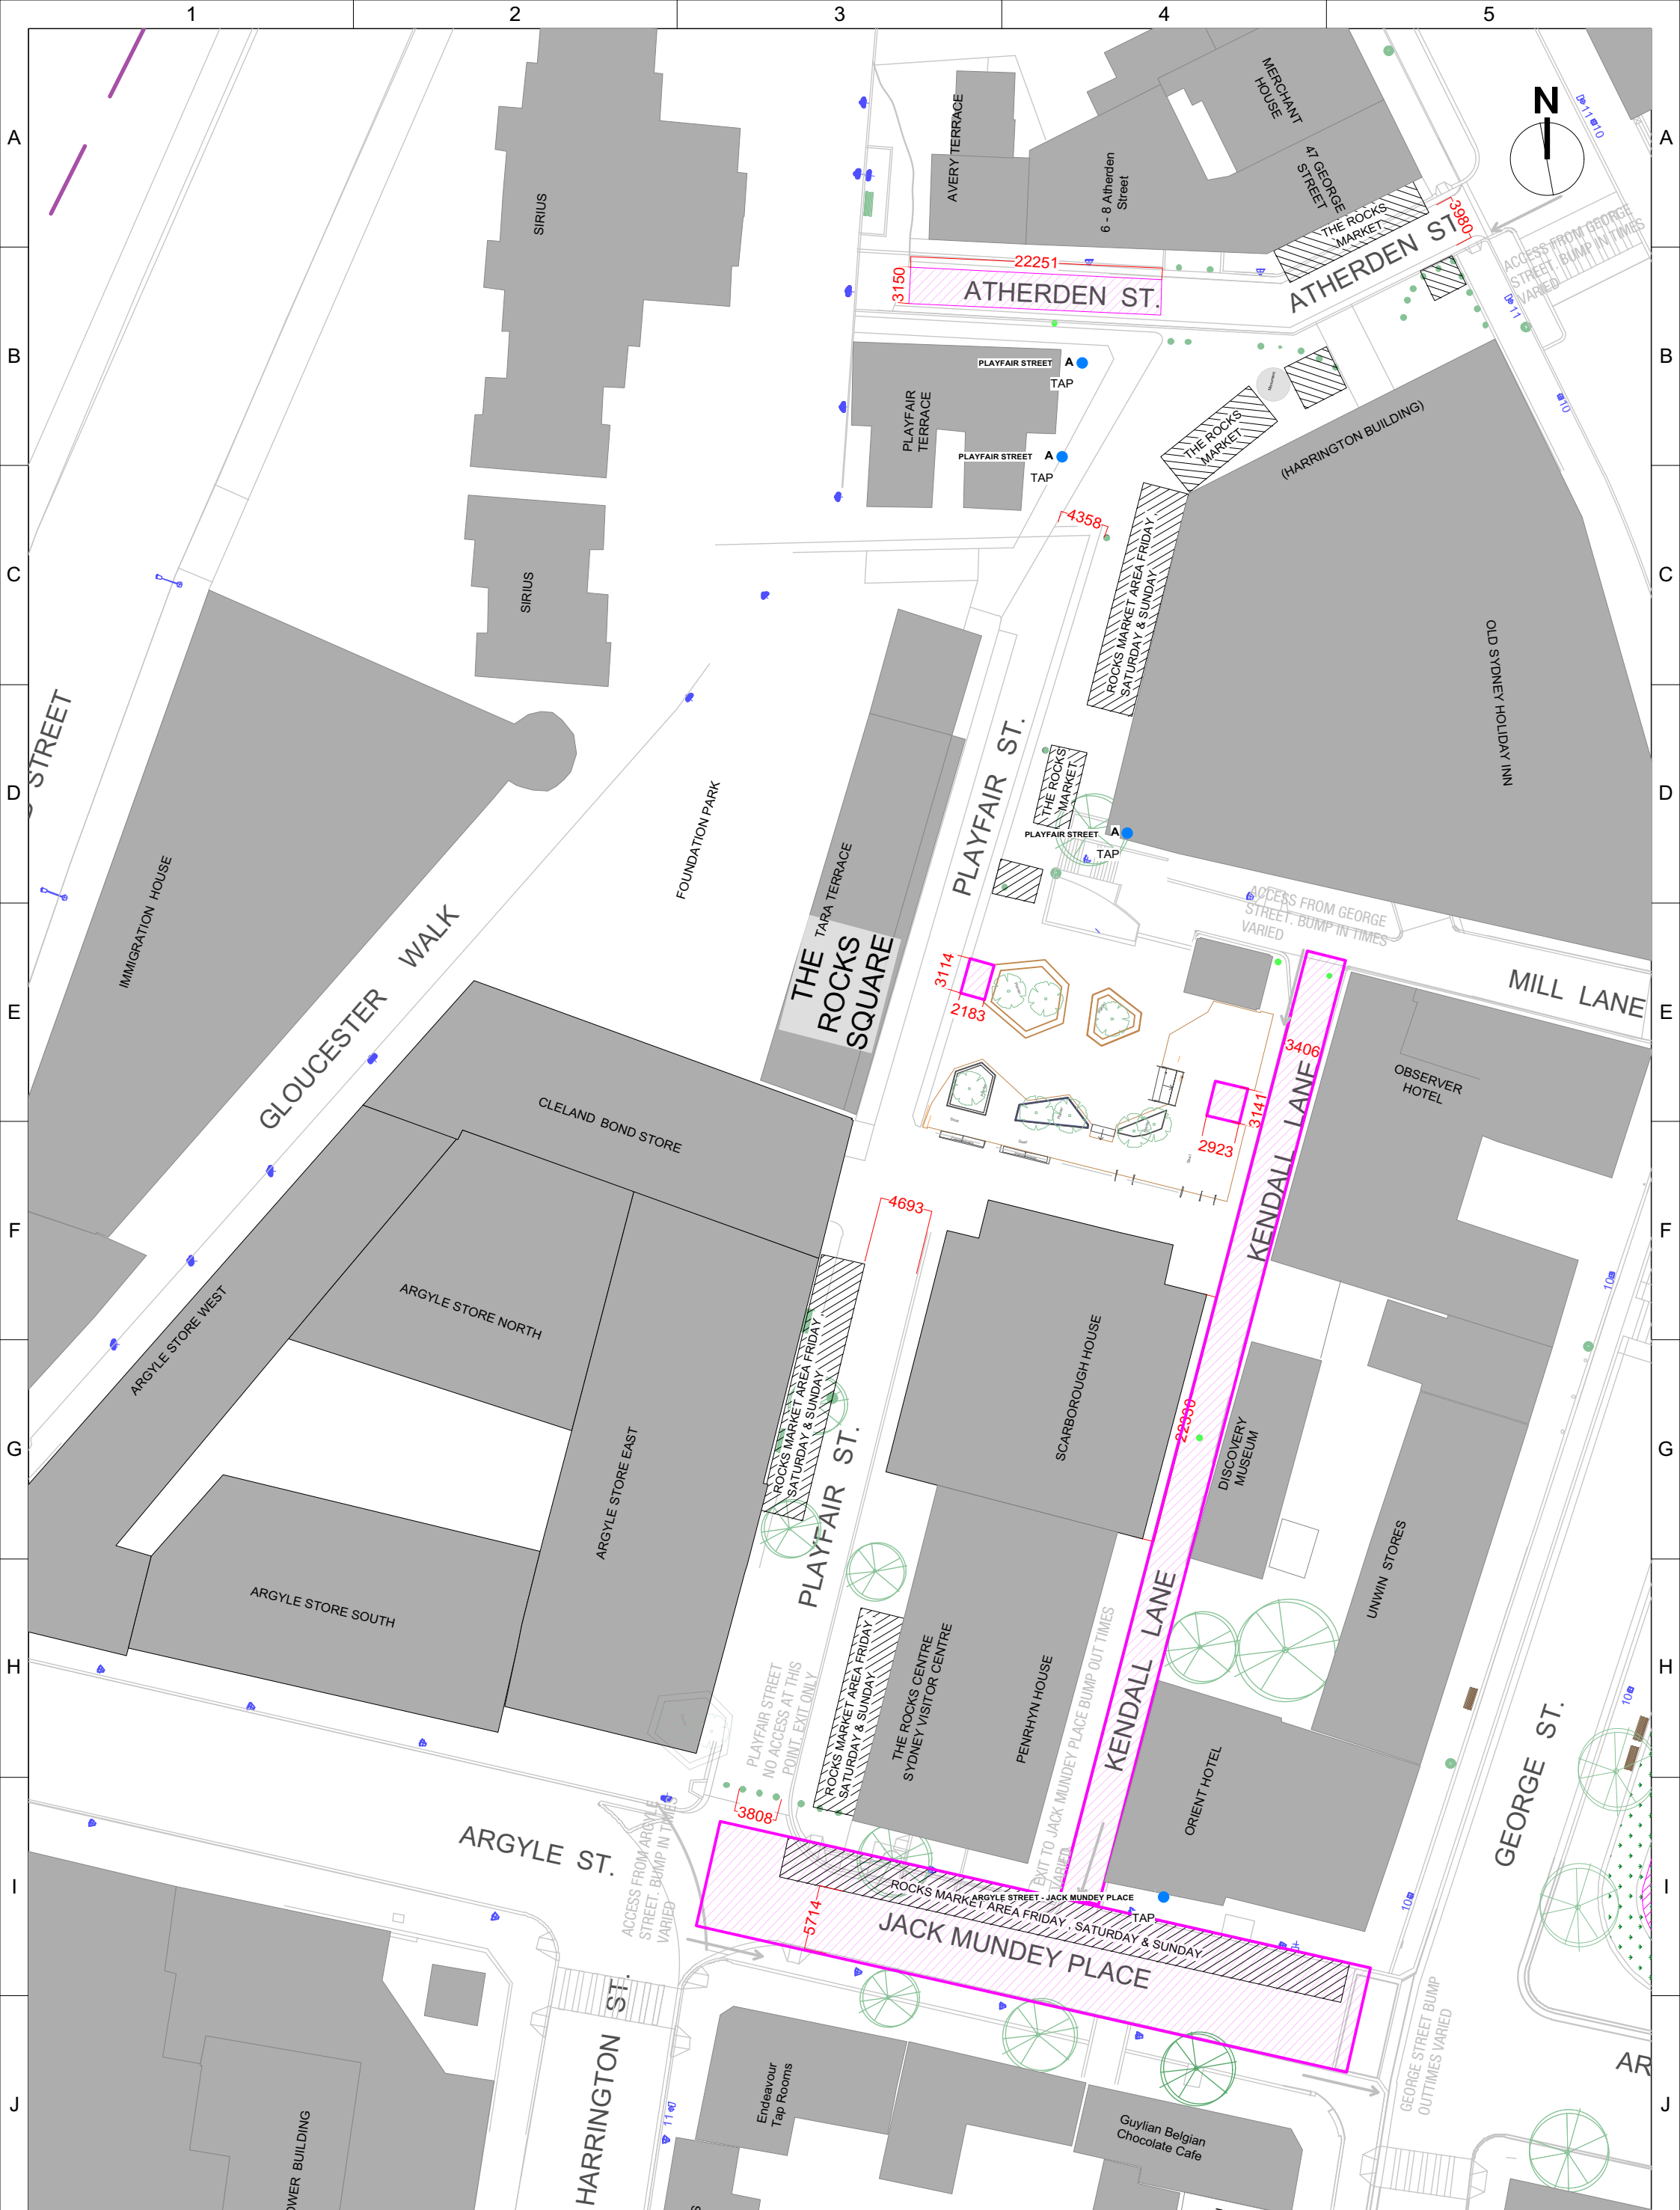

**Planning,
Industry &
Environment**

Place Management NSW Level 6, 66 Harrington Street,
The Rocks, NSW 2000
PO box N408, Grosvenor Place 1220

SHEET #:
67

REVISION #:

SITE: **VH - Services 1 - Jack Munday, Playfair & Atherden St & 4 October, 2020**
EVENT NAME:
SITE CONTACT:
Place Management NSW
CONTACT NUMBER:
02 9240 8500

DATE:
2020
DRAFTSPERSON:
Victor Lam
SCALE:
(as bar scale)
ISSUE DATE:

LEGEND:

Venue Hire Area